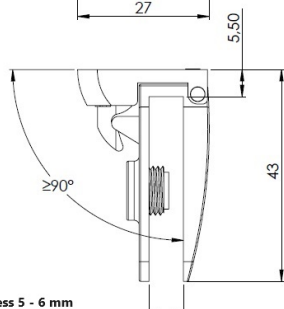

## Description:

Glass Door Hinge "Square" Centre, L, BLK, F/Narrow Frames,W/ Short Mounting Plate, F/Inset Doors, Thickness 4-5mm, 1 ABS, Screw W/PVC Tip & 1 ABS Screw W/Hard  $\varnothing 5 \times 3,5$ mm ABS Extension,, Catch Made Of ABS Plastic

## Item number:

15.06.262-0

Units	Box	Carton	HS Code	Barcode
Pcs.	12	240	8302100090	 5704866055086

Glass thickness 5 - 6 mm