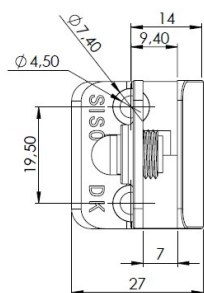

## Description:

Glass Door Hinge "Square" Centre, L, BLK, F/Narrow Frames,W/ Short Mounting Plate, F/Inset Doors, Thickness 4-5mm, 1 ABS, Screw W/PVC Tip & 1 ABS Screw W/Hard  $\varnothing 5 \times 3,5$ mm ABS Extension,, Catch Made Of ABS Plastic

## Item number:

15.06.262-0

Units	Box	Carton	HS Code	Barcode
Pcs.	12	240	8302100090	 5704866055086

Glass thickness 5 - 6 mm